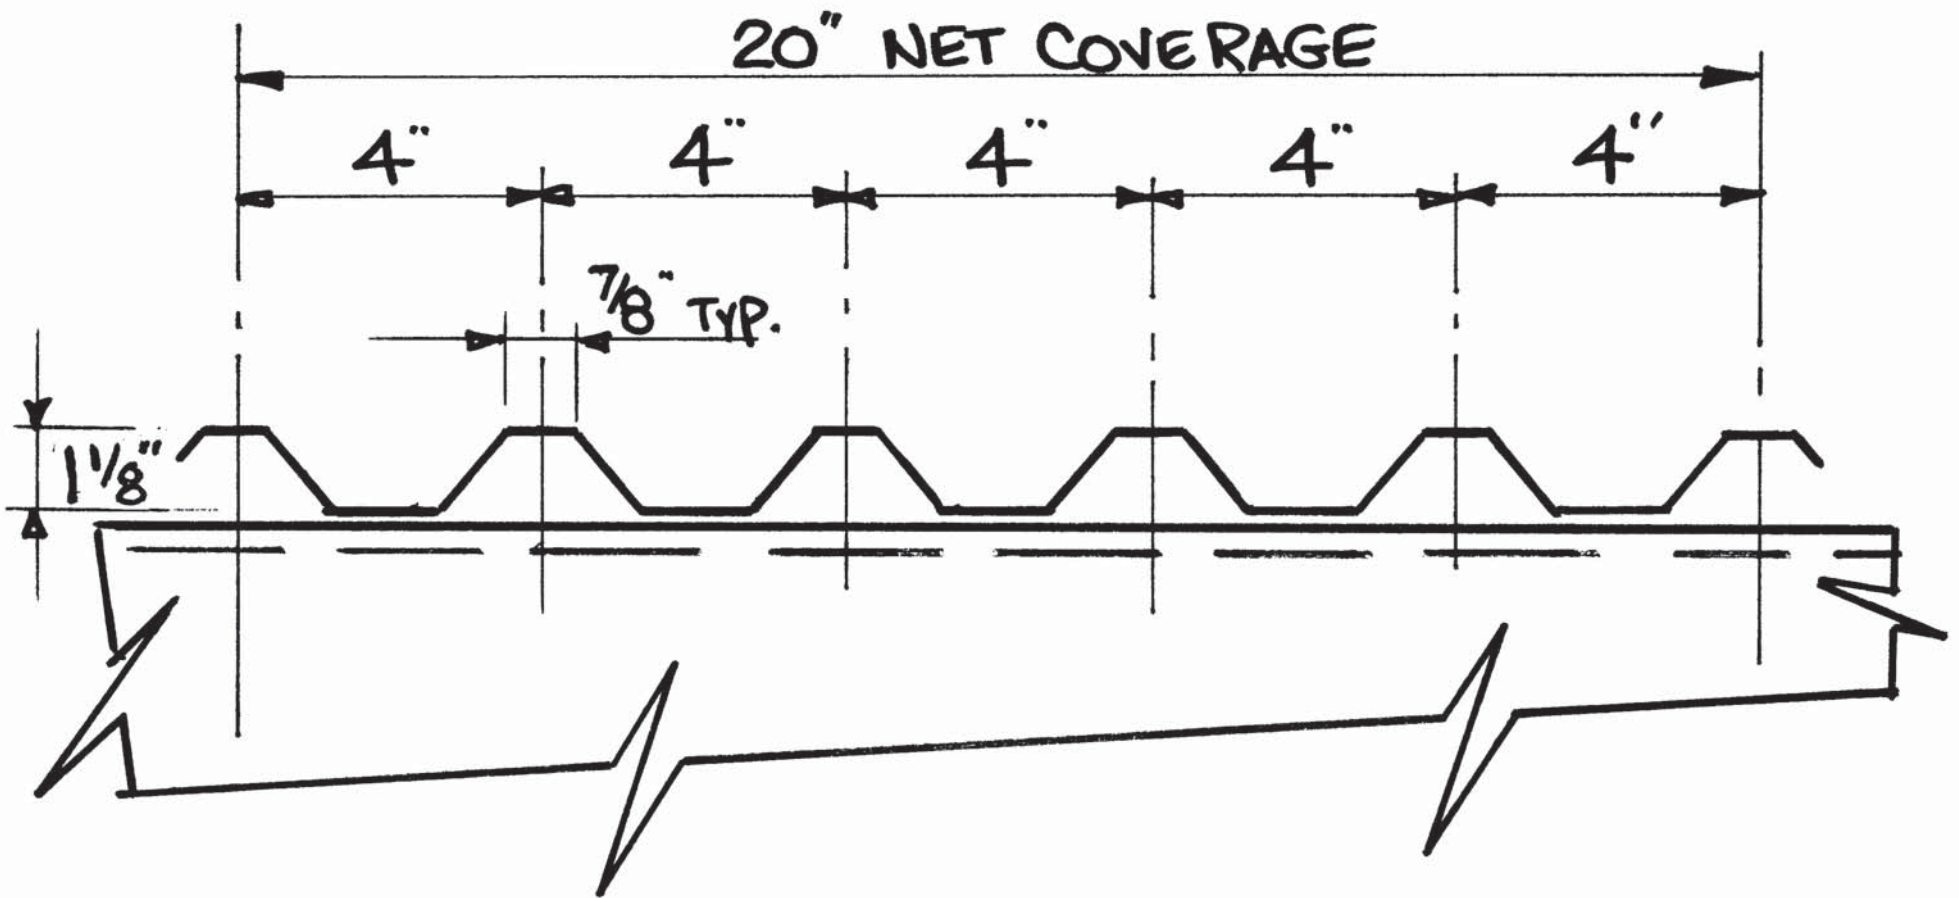

TRX-4 Roofing / Siding Panel

NOTE : 20'-0" MAXIMUM PANEL LENGTH